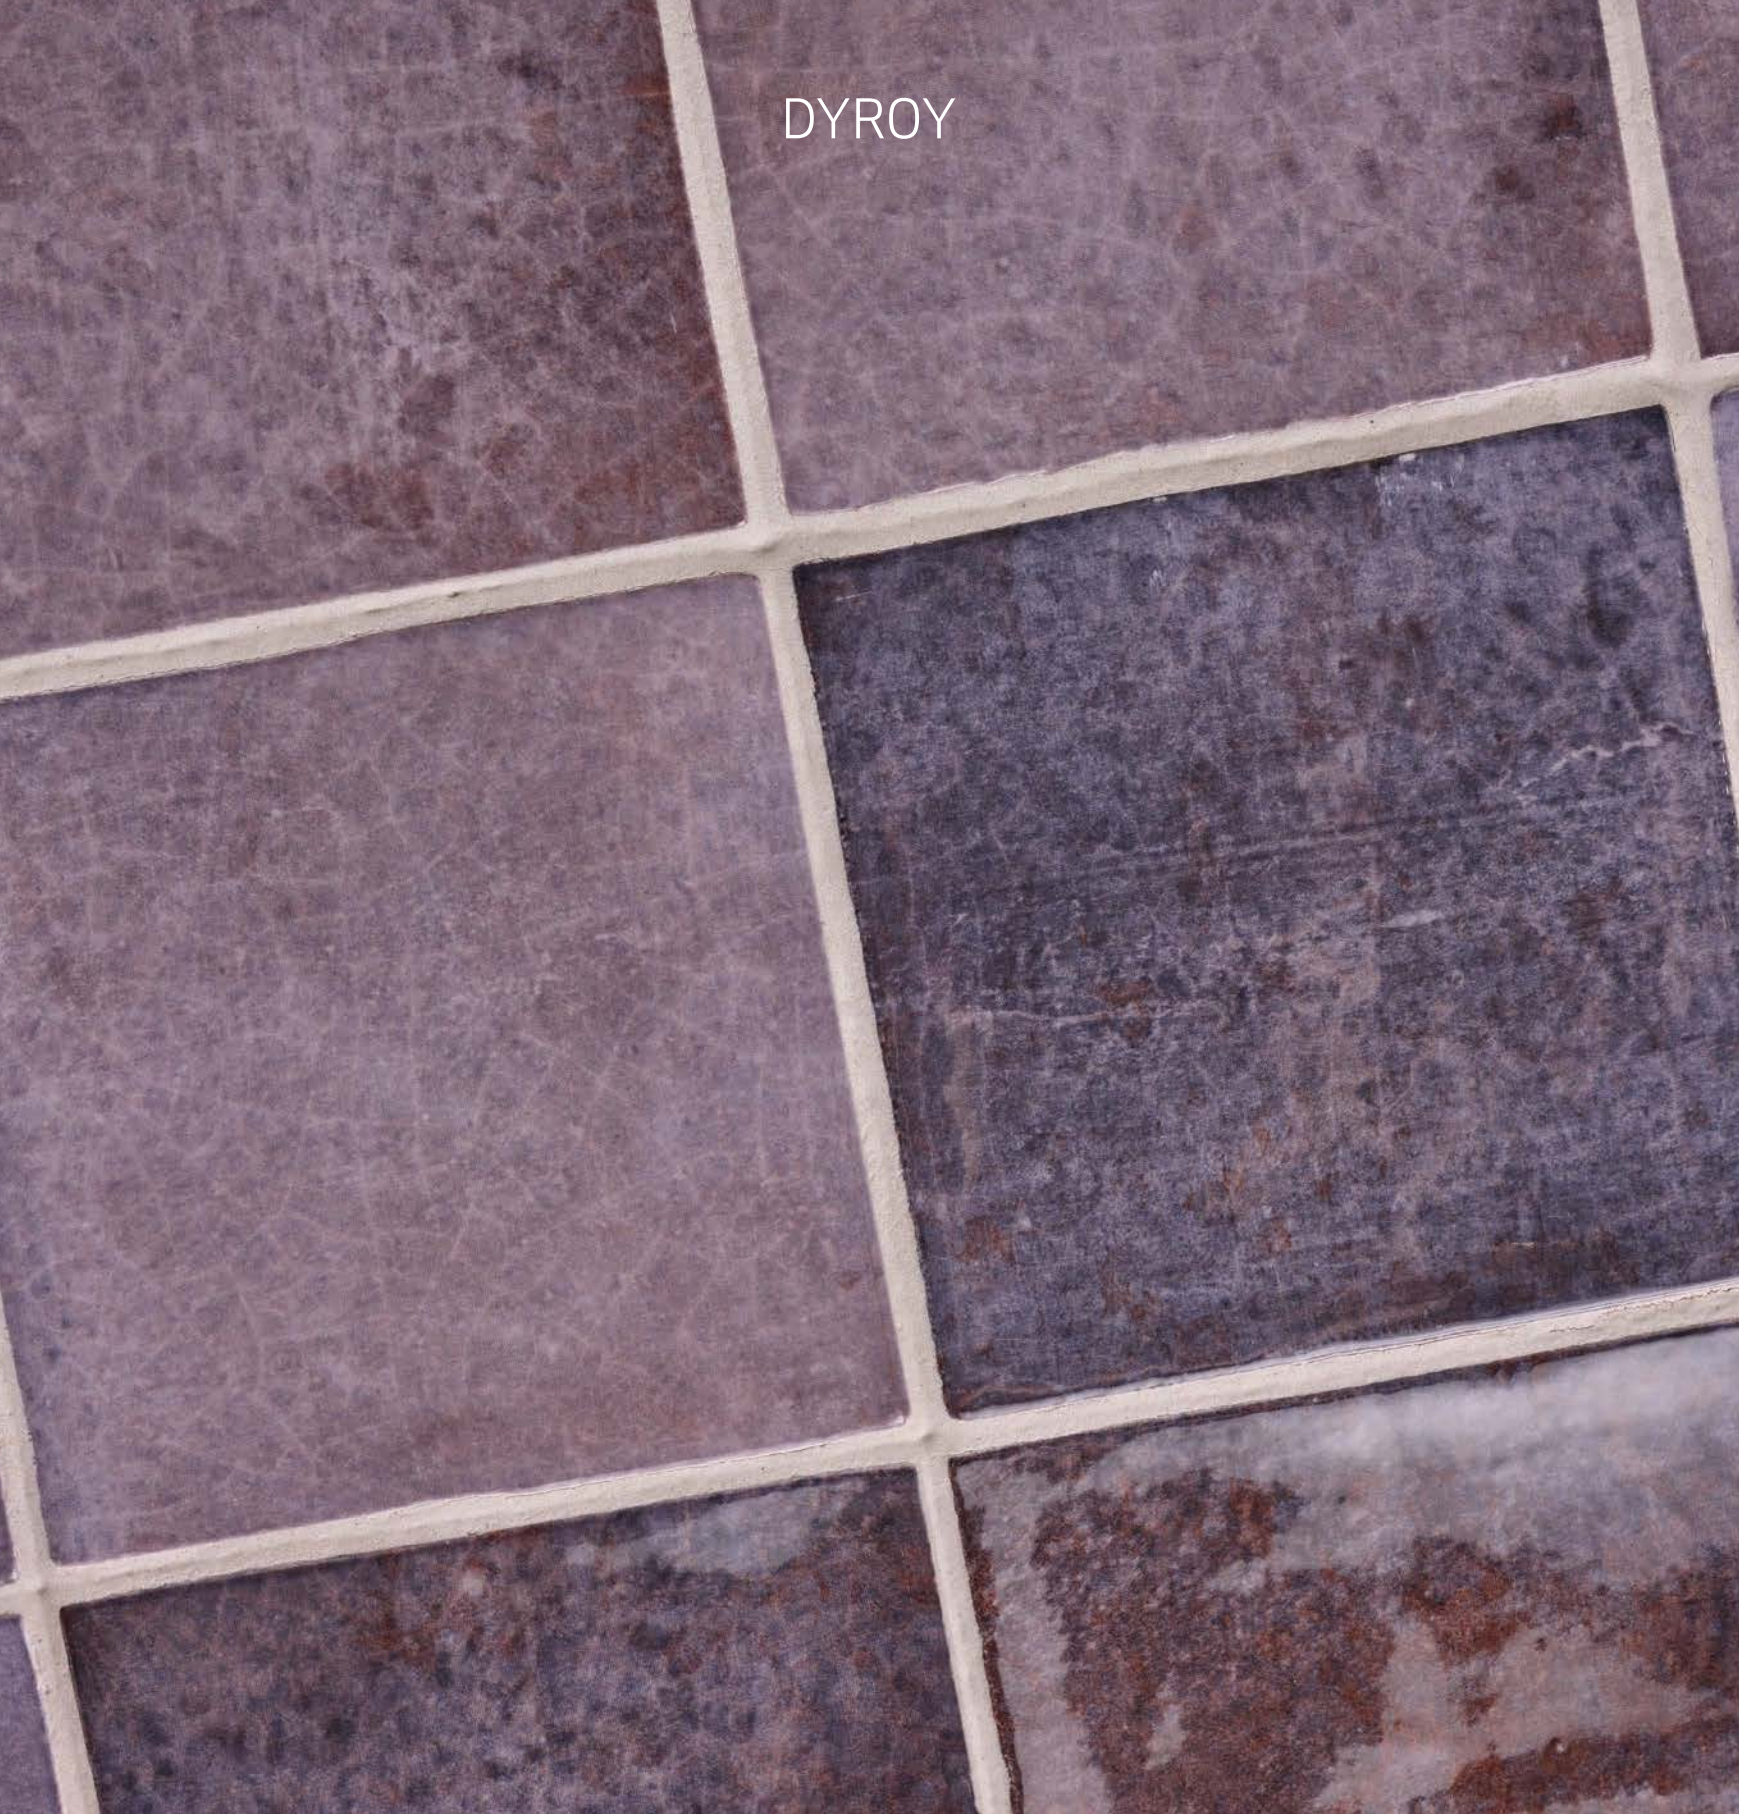

DYROY

white body tile — 10 x 10 - 6,5 x 20 cm / 2.5 x 7.8" - 4 x 4"

Recommended joint color · Color de junta recomendado
*MAPEI | ULTRACOLOR PLUS — **KERAKOLL | FUGABELLA

TECHNICAL CHARACTERISTICS

	MATT	GLOSS	SHADE VARIATION
DYROY/10X10X0,85	■	■	■
DYROY/6,5X20	■	■	■
TRIM. DYROY/6,5X20	■	■	■

PACKING

UNIT	m²	PIECES m²	PIECES sq f	PIECES BOX	m² BOX	sq ft BOX	WEIGHT BOX	WEIGHT BOX (lb)	BOXES PALLET	m² PALLET	sq ft PALLET	WEIGHT PALLET	WEIGHT PALLET (lb)	cm PALLET	THICKNESS (mm)	THICKNESS (inch)
		100,00	9,29	60,00	0,60	6,46	8,24	18,17	98	58,8	632,92	831,32	1833,06	120x80x85	8,50	0,33
		76,00	7,06	38,00	0,50	5,38	6,15	13,57	120	60	645,83	762,28	1680,83	120x80x81	8,50	0,33
		76,00	7,06	38,00	0,50	5,38	7,56	16,67	120	-	-	-	-	120x80x81	9,00	0,35